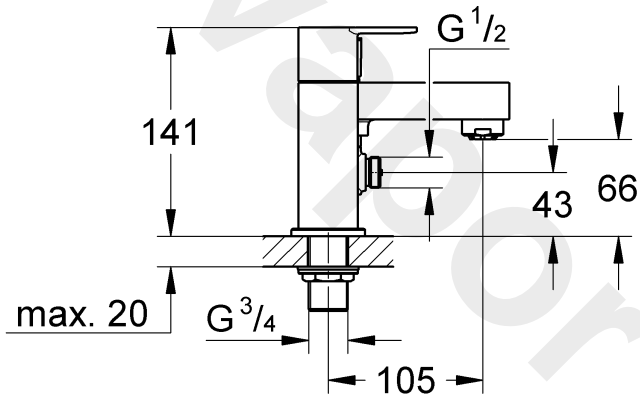

25 100

25 107

Please pass these instructions on to the end user of the fitting!