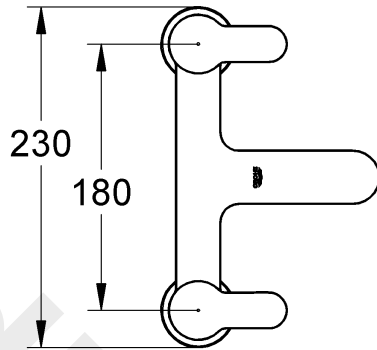

25 100

25 107

Please pass these instructions on to the end user of the fitting!