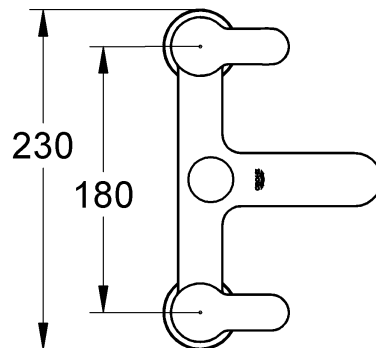

25 100

25 107

Please pass these instructions on to the end user of the fitting!