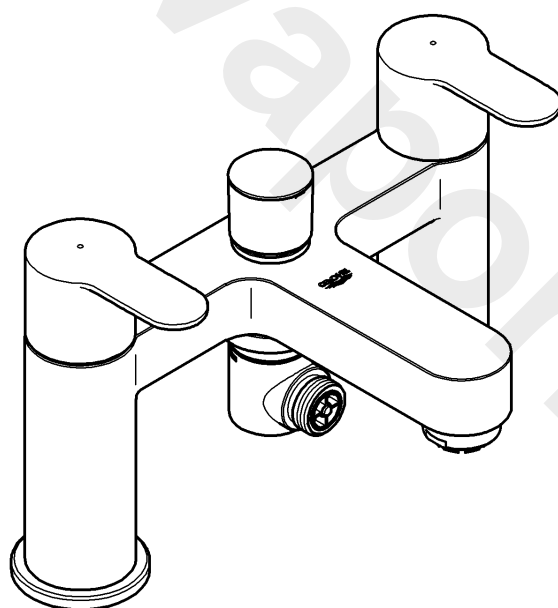

Eurostyle Cosmopolitan

Design & Quality Engineering GROHE Germany

99.538.031/ÄM 220345/01.11

GROHE

ENJOY WATER®