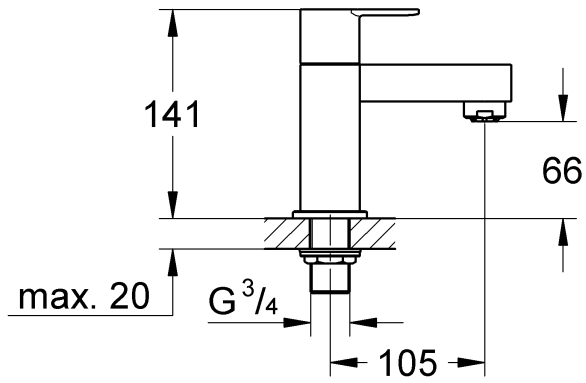

25 100

25 107

Please pass these instructions on to the end user of the fitting!