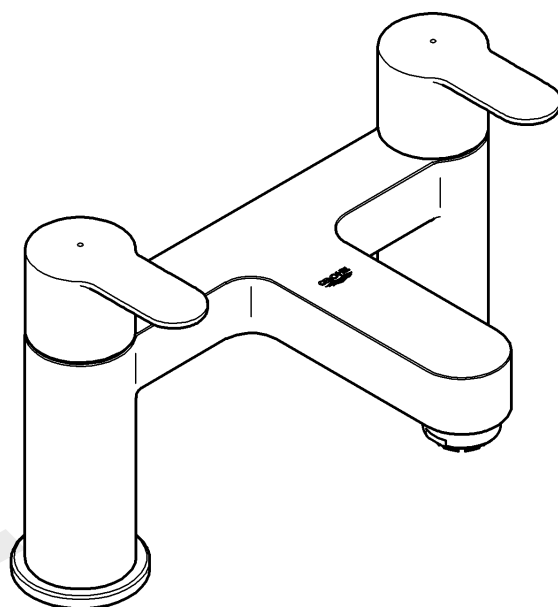

25 100

25 107

Eurostyle Cosmopolitan

Design & Quality Engineering GROHE Germany

99.538.031/ÄM 220345/01.11

GROHE

ENJOY WATER®

25 100

Function of automatic diverter (A), see Fig. [3].

Turning the handle will release water delivery.

Water will emerge from the bath outlet first.

Pull diverter knob = to divert flow from bath outlet to shower outlet